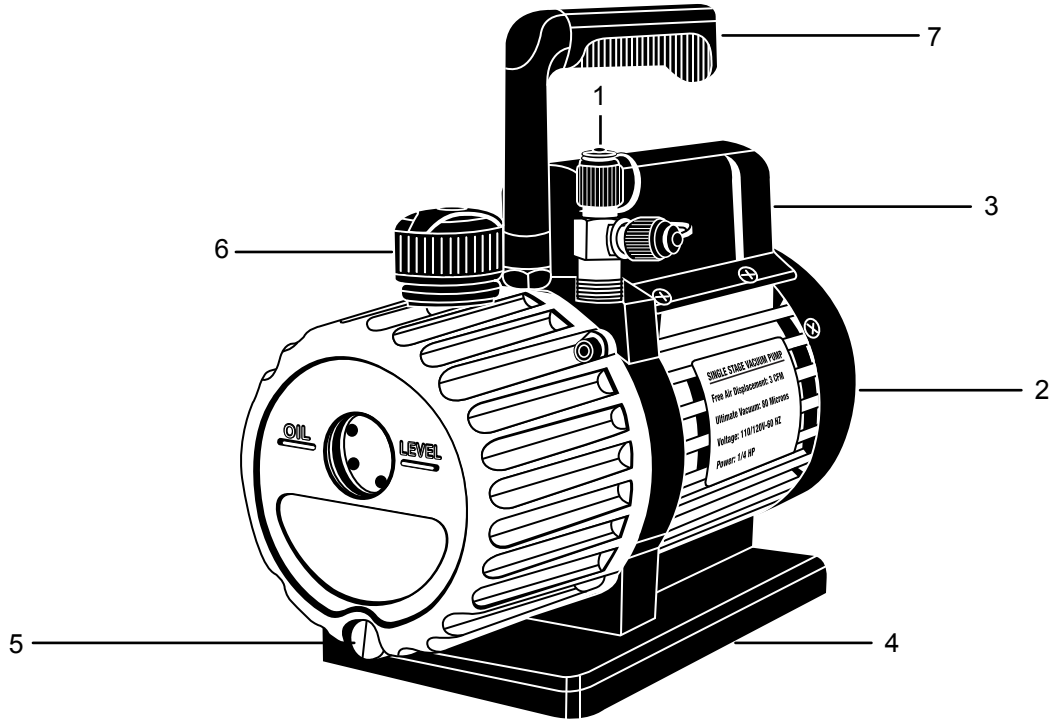

Mastercool[®] Inc.
"World Class Quality"

**3 CFM, SINGLE STAGE
VACUUM PUMP**

**REPAIRABLE PARTS BREAKDOWN
(90062-B)**

REF. #	DESCRIPTION	PART #
1.	T-FITTING	90052-31
2.	FAN COVER	90062-B-FC
3.	ON/OFF SWITCH	90062-B-SW
4.	BASE PLATE	90062-B-BP
5.	OIL DRAIN FITTING WITH O-RINGS	90062-B-28
6.	EXHAUST FITTING	90066-10-B
7.	HANDLE	90062-B-H