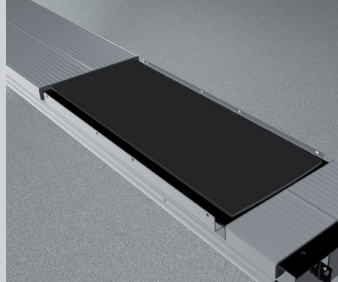

FLUSH MOUNTED

TECHNICAL DATA

capacity	3500 kg
wheel free lift	3500 kg
effect. raise height platform	2008 mm
effect. raise height wheel free unit	1982 mm
platform length	4400 mm
platform height	180 mm
drive over height wheel free unit	60 mm
piston diameter	123 mm
piston distance	1500 mm
installation depth	2443 mm
motor output	3,0 kW
power connector	400 V/16 A
cable length to control	11 m
lifting time	≈ 35 sec.
lowering time	≈ 35 sec.

Platform support Alu Track 2.35 Duplo with platform notches for turn tables and sliding plates	105244
Platform support Alu Track 2.35 Duplo with platform notches for wheel free system flush with platform, turn tables and sliding plates	108892
Platform support Alu Track 2.35 Duplo with platform notches for wheel free system flush with platform	108036
Platform support Alu Track 2.35 Duplo	105336
Support Uni 2.35 plus	102640
Installation cassette STEEL 1500 mm	2190XX
Installation cassette STEEL 1500 mm galvanized	2191XX
Lifting unit oil 3,5 t Duplo 1500 mm - K pre-assembled in installation cassette	111599
Lifting unit oil 3,5 t Duplo 1500 mm - H packed in wooden box	111600
Lifting unit oil 3,5 t Duplo 1500 mm - K for wheel free system, pre-assembled in installation cassette	111601
Lifting unit oil 3,5 t Duplo 1500 mm - H for wheel free system, packed in wooden box	111602
Surround frame Rextriangle 2-piston 4400 mm	105335

ALU TRACK 2.35 DUPLO UNI PLUS

ACCESSORIES

Drive on ramp

102346

Sliding plate

Precision 1200 mm

102423

Lighting
LED