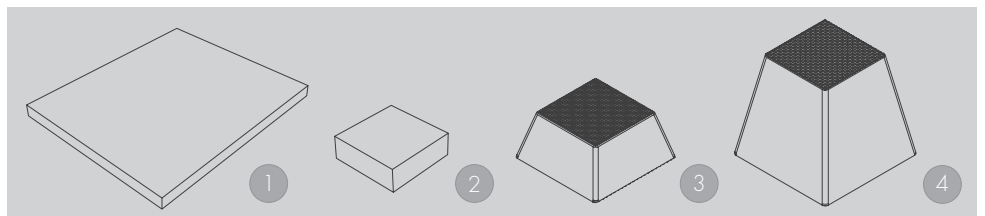

Rubber pads

1 | 290 x 335 x 20 mm 102275
2 | 120 x 120 x 40 mm 102274

Rubber pads Pyramid

3 | 70 mm 102273
4 | 140 mm 102291

www.herrmann-lifts.com