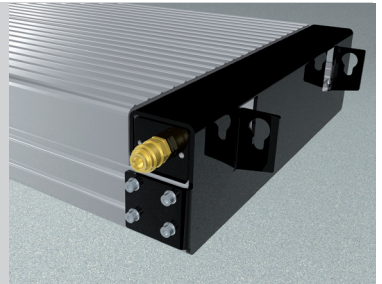

FLUSH MOUNTED

TECHNICAL DATA

capacity	3500 kg
wheel free lift	3500 kg
effect. raise height platform	2008 mm
effect. raise height wheel free unit	1982 mm
platform length	4400 mm
platform height	180 mm
drive over height wheel free unit	60 mm
piston diameter	123 mm
piston distance	1500 mm
installation depth	2443 mm
motor output	3,0 kW
power connector	400 V/16 A
cable length to control	11 m
lifting time	≈ 35 sec.
lowering time	≈ 35 sec.

Platform support Alu Track 2.35 Duplo with platform notches for turn tables and sliding plates	105244
Platform support Alu Track 2.35 Duplo with platform notches for wheel free system flush with platform, turn tables and sliding plates	108892
Platform support Alu Track 2.35 Duplo with platform notches for wheel free system flush with platform	108036
Platform support Alu Track 2.35 Duplo	105336
Support Uni 2.35 plus	102640
Installation cassette STEEL 1500 mm	2190XX
Installation cassette STEEL 1500 mm galvanized	2191XX
Lifting unit oil 3,5 t Duplo 1500 mm - K pre-assembled in installation cassette	111599
Lifting unit oil 3,5 t Duplo 1500 mm - H packed in wooden box	111600
Lifting unit oil 3,5 t Duplo 1500 mm - K for wheel free system, pre-assembled in installation cassette	111601
Lifting unit oil 3,5 t Duplo 1500 mm - H for wheel free system, packed in wooden box	111602
Surround frame Rextriangle 2-piston 4400 mm	105335

111598

Slide rail

4400 mm

102374

Axle lifter 2600 kg

pneumatic, without slide rails

105063

Compressed air supply