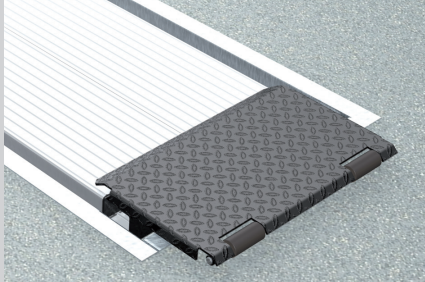

FLUSH MOUNTED

TECHNICAL DATA

capacity	3500 kg
wheel free lift	3500 kg
effect. raise height platform	2008 mm
effect. raise height wheel free unit	1982 mm
platform length	4400 mm
platform height	180 mm
drive over height wheel free unit	60 mm
piston diameter	123 mm
piston distance	1500 mm
installation depth	2443 mm
motor output	3,0 kW
power connector	400 V/16 A
cable length to control	11 m
lifting time	≈ 35 sec.
lowering time	≈ 35 sec.

Platform support Alu Track 2.35 Duplo with platform notches for turn tables and sliding plates	105244
Platform support Alu Track 2.35 Duplo with platform notches for wheel free system flush with platform, turn tables and sliding plates	108892
Platform support Alu Track 2.35 Duplo with platform notches for wheel free system flush with platform	108036
Platform support Alu Track 2.35 Duplo	105336
Support Uni 2.35 plus	102640
Installation cassette STEEL 1500 mm	2190XX
Installation cassette STEEL 1500 mm galvanized	2191XX
Lifting unit oil 3,5 t Duplo 1500 mm - K pre-assembled in installation cassette	111599
Lifting unit oil 3,5 t Duplo 1500 mm - H packed in wooden box	111600
Lifting unit oil 3,5 t Duplo 1500 mm - K for wheel free system, pre-assembled in installation cassette	111601
Lifting unit oil 3,5 t Duplo 1500 mm - H for wheel free system, packed in wooden box	111602
Surround frame Rextriangle 2-piston 4400 mm	105335

ALU TRACK 2.35 DUPLO UNI PLUS

ACCESSORIES

Drive on ramp

102346

Sliding plate

Precision 1200 mm

102423

Lighting
LED