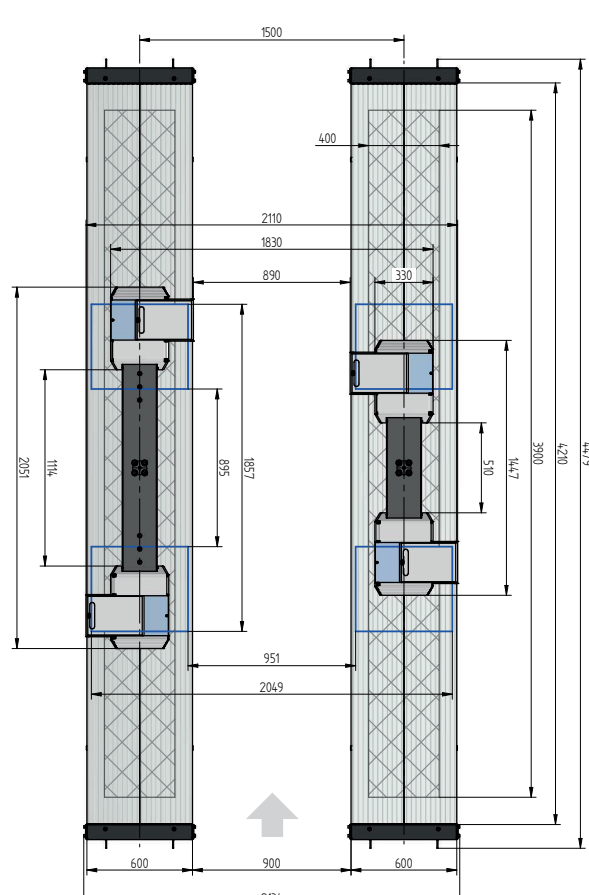

FLUSH MOUNTED

TECHNICAL DATA

capacity	3500 kg
wheel free lift	3500 kg
effect. raise height platform	2008 mm
effect. raise height wheel free unit	1982 mm
platform length	4400 mm
platform height	180 mm
drive over height wheel free unit	60 mm
piston diameter	123 mm
piston distance	1500 mm
installation depth	2443 mm
motor output	3,0 kW
power connector	400 V/16 A
cable length to control	11 m
lifting time	≈ 35 sec.
lowering time	≈ 35 sec.

Platform support Alu Track 2.35 Duplo with platform notches for turn tables and sliding plates	105244
Platform support Alu Track 2.35 Duplo with platform notches for wheel free system flush with platform, turn tables and sliding plates	108892
Platform support Alu Track 2.35 Duplo with platform notches for wheel free system flush with platform	108036
Platform support Alu Track 2.35 Duplo	105336
Support Uni 2.35 plus	102640
Installation cassette STEEL 1500 mm	2190XX
Installation cassette STEEL 1500 mm galvanized	2191XX
Lifting unit oil 3,5 t Duplo 1500 mm - K pre-assembled in installation cassette	111599
Lifting unit oil 3,5 t Duplo 1500 mm - H packed in wooden box	111600
Lifting unit oil 3,5 t Duplo 1500 mm - K for wheel free system, pre-assembled in installation cassette	111601
Lifting unit oil 3,5 t Duplo 1500 mm - H for wheel free system, packed in wooden box	111602
Surround frame Rextriangle 2-piston 4400 mm	105335

ALU TRACK 2.35 DUPLO UNI PLUS

ACCESSORIES

Drive on ramp

102346

Sliding plate

Precision 1200 mm

102423

Lighting
LED

111598

Slide rail

4400 mm

102374

Axle lifter 2600 kg

pneumatic, without slide rails

105063

Compressed air supply