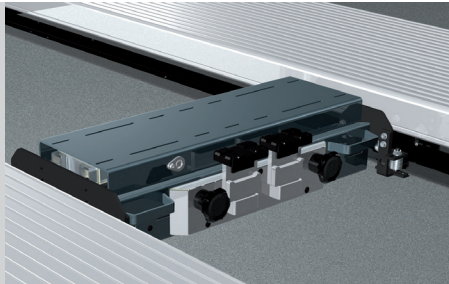

FLUSH MOUNTED

TECHNICAL DATA

capacity	3500 kg
wheel free lift	3500 kg
effect. raise height platform	2008 mm
effect. raise height wheel free unit	1982 mm
platform length	4400 mm
platform height	180 mm
drive over height wheel free unit	60 mm
piston diameter	123 mm
piston distance	1500 mm
installation depth	2443 mm
motor output	3,0 kW
power connector	400 V/16 A
cable length to control	11 m
lifting time	≈ 35 sec.
lowering time	≈ 35 sec.

Platform support Alu Track 2.35 Duplo with platform notches for turn tables and sliding plates	105244
Platform support Alu Track 2.35 Duplo with platform notches for wheel free system flush with platform, turn tables and sliding plates	108892
Platform support Alu Track 2.35 Duplo with platform notches for wheel free system flush with platform	108036
Platform support Alu Track 2.35 Duplo	105336
Support Uni 2.35 plus	102640
Installation cassette STEEL 1500 mm	2190XX
Installation cassette STEEL 1500 mm galvanized	2191XX
Lifting unit oil 3,5 t Duplo 1500 mm - K pre-assembled in installation cassette	111599
Lifting unit oil 3,5 t Duplo 1500 mm - H packed in wooden box	111600
Lifting unit oil 3,5 t Duplo 1500 mm - K for wheel free system, pre-assembled in installation cassette	111601
Lifting unit oil 3,5 t Duplo 1500 mm - H for wheel free system, packed in wooden box	111602
Surround frame Rextriangle 2-piston 4400 mm	105335

ALU TRACK 2.35 DUPLO UNI PLUS

ACCESSORIES

Drive on ramp

102346

Sliding plate

Precision 1200 mm

102423

Lighting
LED

111598

Slide rail

4400 mm

102374

Axle lifter 2600 kg

pneumatic, without slide rails

105063

Compressed air supply