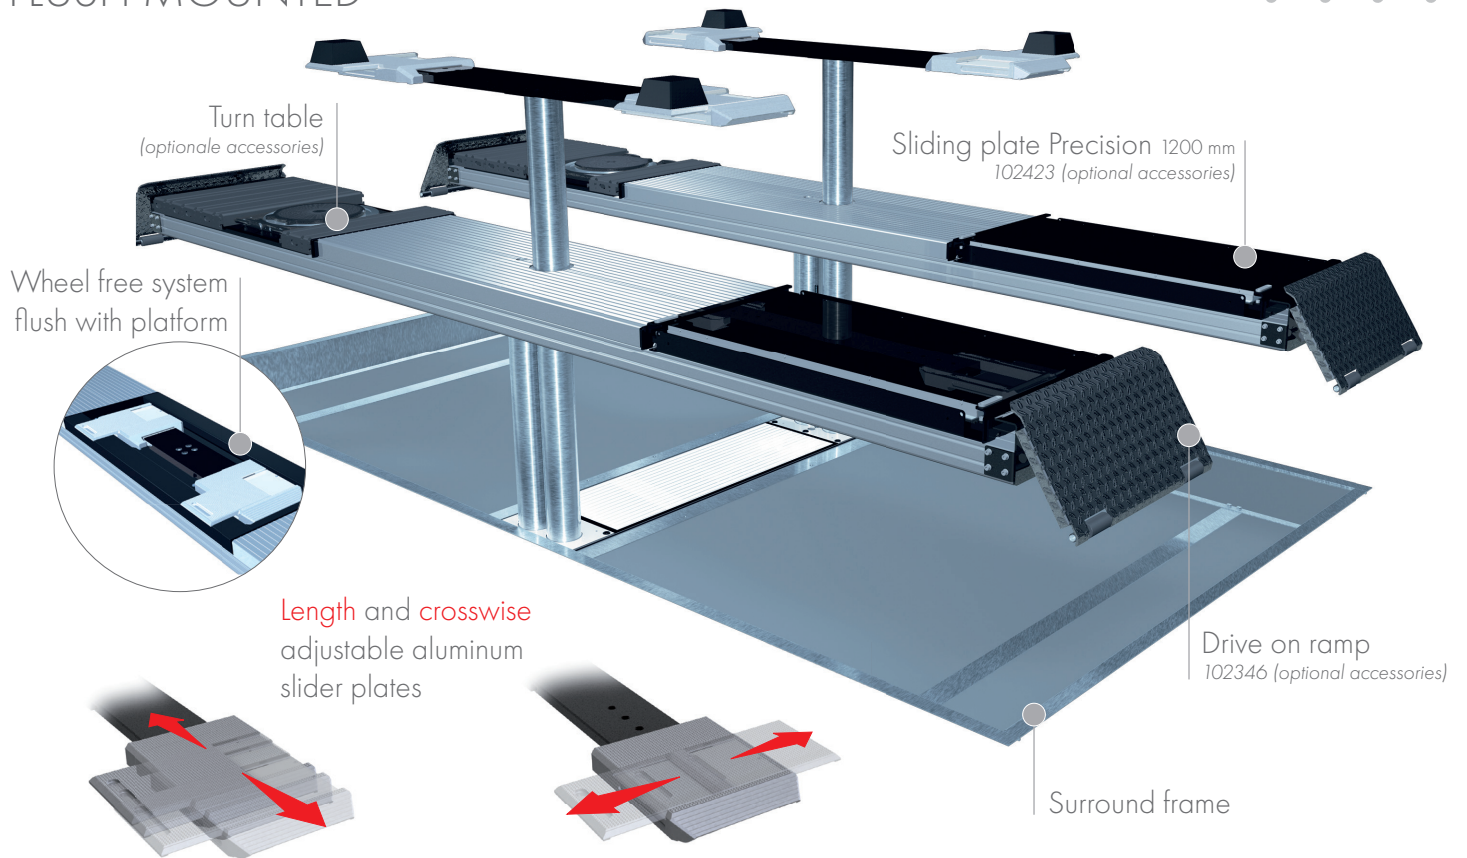

FLUSH MOUNTED

TECHNICAL DATA

capacity	3500 kg
wheel free lift	3500 kg
effect. raise height platform	2008 mm
effect. raise height wheel free unit	1982 mm
platform length	4400 mm
platform height	180 mm
drive over height wheel free unit	60 mm
piston diameter	123 mm
piston distance	1500 mm
installation depth	2443 mm
motor output	3,0 kW
power connector	400 V/16 A
cable length to control	11 m
lifting time	≈ 35 sec.
lowering time	≈ 35 sec.

Platform support Alu Track 2.35 Duplo with platform notches for turn tables and sliding plates	105244
Platform support Alu Track 2.35 Duplo with platform notches for wheel free system flush with platform, turn tables and sliding plates	108892
Platform support Alu Track 2.35 Duplo with platform notches for wheel free system flush with platform	108036
Platform support Alu Track 2.35 Duplo	105336
Support Uni 2.35 plus	102640
Installation cassette STEEL 1500 mm	2190XX
Installation cassette STEEL 1500 mm galvanized	2191XX
Lifting unit oil 3,5 t Duplo 1500 mm - K pre-assembled in installation cassette	111599
Lifting unit oil 3,5 t Duplo 1500 mm - H packed in wooden box	111600
Lifting unit oil 3,5 t Duplo 1500 mm - K for wheel free system, pre-assembled in installation cassette	111601
Lifting unit oil 3,5 t Duplo 1500 mm - H for wheel free system, packed in wooden box	111602
Surround frame Rextriangle 2-piston 4400 mm	105335

ALU TRACK 2.35 DUPLO UNI PLUS

ACCESSORIES

Drive on ramp

102346

Sliding plate

Precision 1200 mm

102423

Lighting
LED

111598

Slide rail

4400 mm

102374

Axle lifter 2600 kg

pneumatic, without slide rails

105063

Compressed air supply