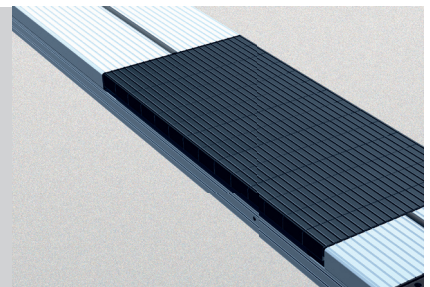

Rubber elements
50 mm 100 mm 200 mm
111677 111678 111679

Herrmann AG
Bahnhofstrasse 32
D-93483 Pöding

Phone: +49 (0)9461/91388 50
E-Mail: sales@herrmann-lifts.com