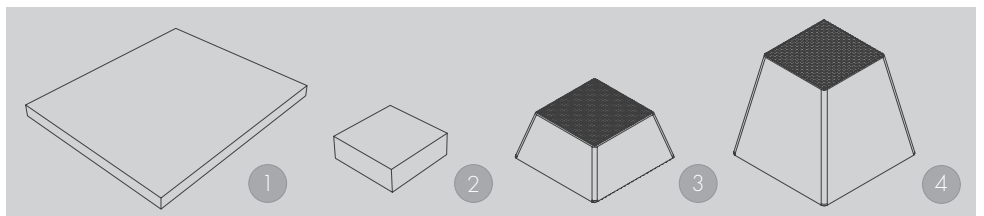

Rubber pads

1 | 290 x 335 x 20 mm 102275
2 | 120 x 120 x 40 mm 102274

Rubber pads Pyramid

3 | 70 mm 102273
4 | 140 mm 102291

www.herrmann-lifts.com