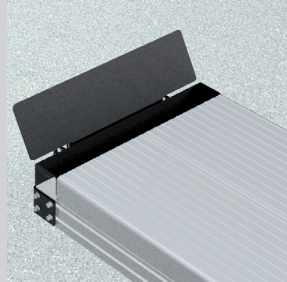

SURFACE MOUNTED

Length and crosswise adjustable aluminum slider plates

TECHNICAL DATA

capacity	3500 kg
wheel free lift	3500 kg
effect. raise height platform	2008 mm
effect. raise height wheel free unit	1982 mm
platform length	4400 mm
platform height	180 mm
drive over height wheel free unit	60 mm
piston diameter	123 mm
piston distance	1500 mm
installation depth	2443 mm
motor output	3,0 kW
power connector	400 V/16 A
cable length to control	11 m
lifting time	≈ 35 sec.
lowering time	≈ 35 sec.

Platform support Alu Track 2.35 Duplo with platform notches for turn tables and sliding plates	105244
Platform support Alu Track 2.35 Duplo with platform notches for wheel free system flush with platform, turn tables and sliding plates	108892
Platform support Alu Track 2.35 Duplo with platform notches for wheel free system flush with platform	108036
Platform support Alu Track 2.35 Duplo	105336
Support Uni 2.35 plus	102640
Installation cassette STEEL 1500 mm	2190XX
Installation cassette STEEL 1500 mm galvanized	2191XX
Lifting unit oil 3,5 t Duplo 1500 mm - K pre-assembled in installation cassette	111599
Lifting unit oil 3,5 t Duplo 1500 mm - H packed in wooden box	111600
Lifting unit oil 3,5 t Duplo 1500 mm - K for wheel free system, pre-assembled in installation cassette	111601
Lifting unit oil 3,5 t Duplo 1500 mm - H for wheel free system, packed in wooden box	111602

ALU TRACK 2.35 DUPLO UNI PLUS

ACCESSORIES

Drive on ramp
1250 mm
102347

Drive on stop
102349

Sliding plate
Precision 1200 mm
102423

Lighting
LED
111598

Slide rail
4400 mm
102374

Axle lifter 2600 kg
pneumatic, without slide rails
105063