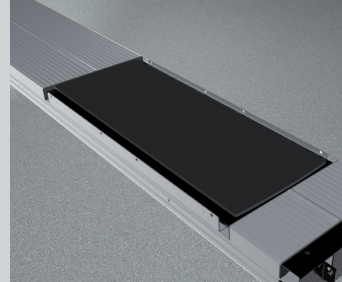

SURFACE MOUNTED

Length and crosswise adjustable aluminum slider plates

TECHNICAL DATA

capacity	3500 kg
wheel free lift	3500 kg
effect. raise height platform	2008 mm
effect. raise height wheel free unit	1982 mm
platform length	4400 mm
platform height	180 mm
drive over height wheel free unit	60 mm
piston diameter	123 mm
piston distance	1500 mm
installation depth	2443 mm
motor output	3,0 kW
power connector	400 V/16 A
cable length to control	11 m
lifting time	≈ 35 sec.
lowering time	≈ 35 sec.

Platform support Alu Track 2.35 Duplo with platform notches for turn tables and sliding plates	105244
Platform support Alu Track 2.35 Duplo with platform notches for wheel free system flush with platform, turn tables and sliding plates	108892
Platform support Alu Track 2.35 Duplo with platform notches for wheel free system flush with platform	108036
Platform support Alu Track 2.35 Duplo	105336
Support Uni 2.35 plus	102640
Installation cassette STEEL 1500 mm	2190XX
Installation cassette STEEL 1500 mm galvanized	2191XX
Lifting unit oil 3,5 t Duplo 1500 mm - K pre-assembled in installation cassette	111599
Lifting unit oil 3,5 t Duplo 1500 mm - H packed in wooden box	111600
Lifting unit oil 3,5 t Duplo 1500 mm - K for wheel free system, pre-assembled in installation cassette	111601
Lifting unit oil 3,5 t Duplo 1500 mm - H for wheel free system, packed in wooden box	111602

ALU TRACK 2.35 DUPLO UNI PLUS

ACCESSORIES

Drive on ramp
1250 mm
102347

Drive on stop
102349

Sliding plate
Precision 1200 mm
102423

Lighting
LED
111598

Slide rail
4400 mm
102374

Axle lifter 2600 kg
pneumatic, without slide rails
105063