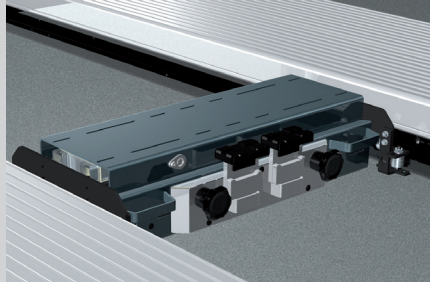

SURFACE MOUNTED

Length and crosswise adjustable aluminum slider plates

TECHNICAL DATA

capacity	3500 kg
wheel free lift	3500 kg
effect. raise height platform	2008 mm
effect. raise height wheel free unit	1982 mm
platform length	4400 mm
platform height	180 mm
drive over height wheel free unit	60 mm
piston diameter	123 mm
piston distance	1500 mm
installation depth	2443 mm
motor output	3,0 kW
power connector	400 V/16 A
cable length to control	11 m
lifting time	≈ 35 sec.
lowering time	≈ 35 sec.

Platform support Alu Track 2.35 Duplo with platform notches for turn tables and sliding plates	105244
Platform support Alu Track 2.35 Duplo with platform notches for wheel free system flush with platform, turn tables and sliding plates	108892
Platform support Alu Track 2.35 Duplo with platform notches for wheel free system flush with platform	108036
Platform support Alu Track 2.35 Duplo	105336
Support Uni 2.35 plus	102640
Installation cassette STEEL 1500 mm	2190XX
Installation cassette STEEL 1500 mm galvanized	2191XX
Lifting unit oil 3,5 t Duplo 1500 mm - K pre-assembled in installation cassette	111599
Lifting unit oil 3,5 t Duplo 1500 mm - H packed in wooden box	111600
Lifting unit oil 3,5 t Duplo 1500 mm - K for wheel free system, pre-assembled in installation cassette	111601
Lifting unit oil 3,5 t Duplo 1500 mm - H for wheel free system, packed in wooden box	111602

ALU TRACK 2.35 DUPLO UNI PLUS

ACCESSORIES

Drive on ramp
1250 mm
102347

Drive on stop
102349

Sliding plate
Precision 1200 mm
102423

Lighting
LED
111598

Slide rail
4400 mm
102374

Axle lifter 2600 kg
pneumatic, without slide rails
105063