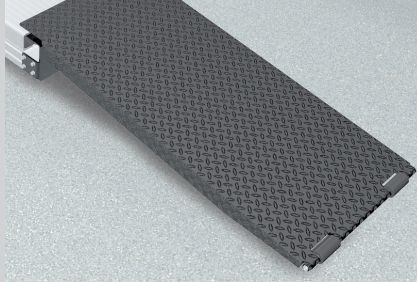

SURFACE MOUNTED

Length and crosswise adjustable aluminum slider plates

TECHNICAL DATA

capacity	3500 kg
wheel free lift	3500 kg
effect. raise height platform	2008 mm
effect. raise height wheel free unit	1982 mm
platform length	4400 mm
platform height	180 mm
drive over height wheel free unit	60 mm
piston diameter	123 mm
piston distance	1500 mm
installation depth	2443 mm
motor output	3,0 kW
power connector	400 V/16 A
cable length to control	11 m
lifting time	≈ 35 sec.
lowering time	≈ 35 sec.

Platform support Alu Track 2.35 Duplo with platform notches for turn tables and sliding plates	105244
Platform support Alu Track 2.35 Duplo with platform notches for wheel free system flush with platform, turn tables and sliding plates	108892
Platform support Alu Track 2.35 Duplo with platform notches for wheel free system flush with platform	108036
Platform support Alu Track 2.35 Duplo	105336
Support Uni 2.35 plus	102640
Installation cassette STEEL 1500 mm	2190XX
Installation cassette STEEL 1500 mm galvanized	2191XX
Lifting unit oil 3,5 t Duplo 1500 mm - K pre-assembled in installation cassette	111599
Lifting unit oil 3,5 t Duplo 1500 mm - H packed in wooden box	111600
Lifting unit oil 3,5 t Duplo 1500 mm - K for wheel free system, pre-assembled in installation cassette	111601
Lifting unit oil 3,5 t Duplo 1500 mm - H for wheel free system, packed in wooden box	111602

ALU TRACK 2.35 DUPLO UNI PLUS

ACCESSORIES

Drive on ramp
1250 mm
102347

Drive on stop
102349

Sliding plate
Precision 1200 mm
102423

Lighting
LED
111598

Slide rail
4400 mm
102374

Axle lifter 2600 kg
pneumatic, without slide rails
105063