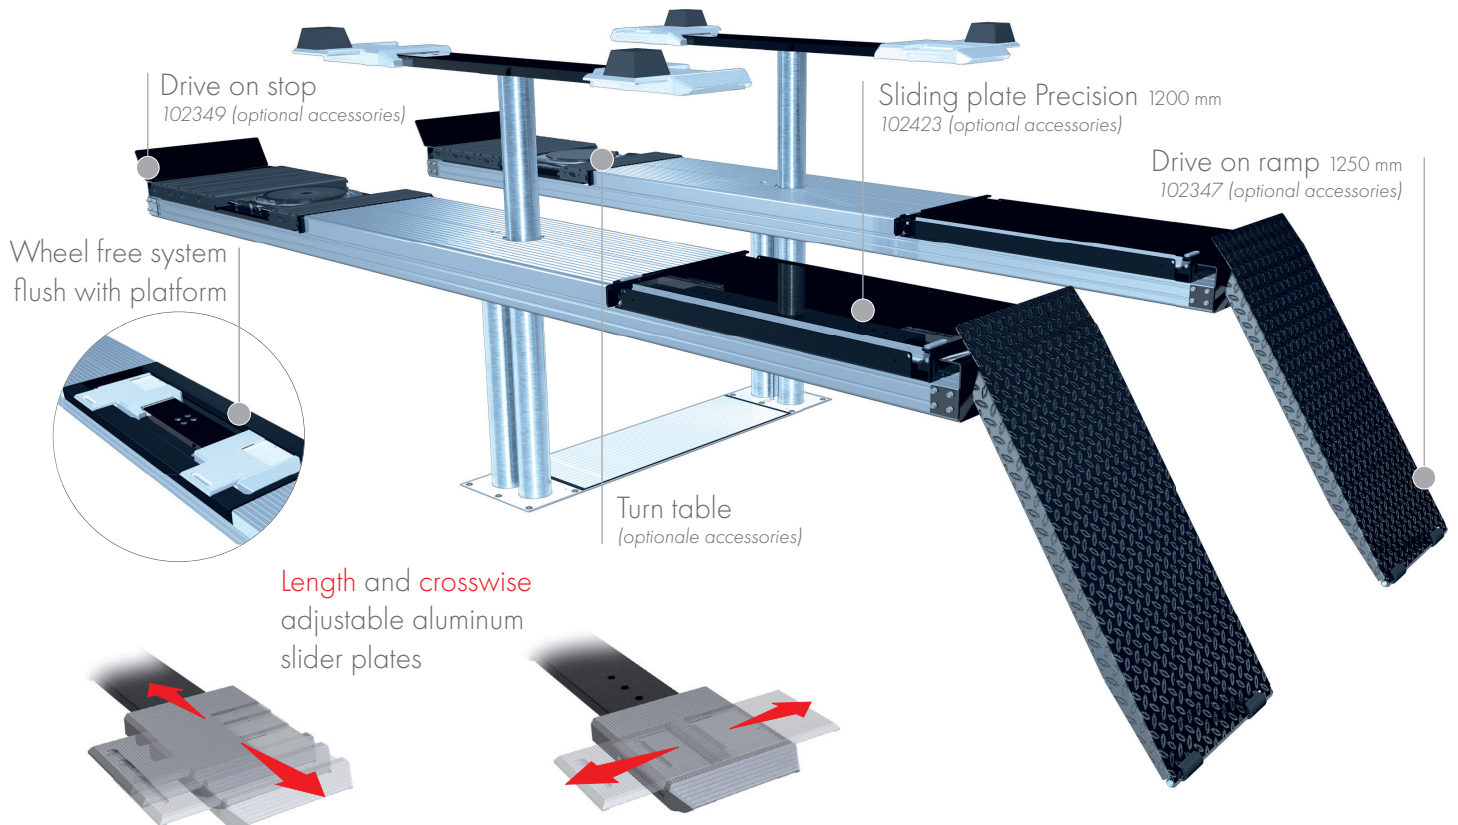

SURFACE MOUNTED

Length and crosswise adjustable aluminum slider plates

TECHNICAL DATA

capacity	3500 kg
wheel free lift	3500 kg
effect. raise height platform	2008 mm
effect. raise height wheel free unit	1982 mm
platform length	4400 mm
platform height	180 mm
drive over height wheel free unit	60 mm
piston diameter	123 mm
piston distance	1500 mm
installation depth	2443 mm
motor output	3,0 kW
power connector	400 V/16 A
cable length to control	11 m
lifting time	≈ 35 sec.
lowering time	≈ 35 sec.

Platform support Alu Track 2.35 Duplo with platform notches for turn tables and sliding plates	105244
Platform support Alu Track 2.35 Duplo with platform notches for wheel free system flush with platform, turn tables and sliding plates	108892
Platform support Alu Track 2.35 Duplo with platform notches for wheel free system flush with platform	108036
Platform support Alu Track 2.35 Duplo	105336
Support Uni 2.35 plus	102640
Installation cassette STEEL 1500 mm	2190XX
Installation cassette STEEL 1500 mm galvanized	2191XX
Lifting unit oil 3,5 t Duplo 1500 mm - K pre-assembled in installation cassette	111599
Lifting unit oil 3,5 t Duplo 1500 mm - H packed in wooden box	111600
Lifting unit oil 3,5 t Duplo 1500 mm - K for wheel free system, pre-assembled in installation cassette	111601
Lifting unit oil 3,5 t Duplo 1500 mm - H for wheel free system, packed in wooden box	111602

ALU TRACK 2.35 DUPLO UNI PLUS

ACCESSORIES

Drive on ramp
1250 mm
102347

Drive on stop
102349

Sliding plate
Precision 1200 mm
102423

Lighting
LED
111598

Slide rail
4400 mm
102374

Axle lifter 2600 kg
pneumatic, without slide rails
105063

Rubber pads

1 | 290 x 335 x 20 mm 102275
2 | 120 x 120 x 40 mm 102274

Rubber pads Pyramid

3 | 70 mm 102273
4 | 140 mm 102291

www.herrmann-lifts.com