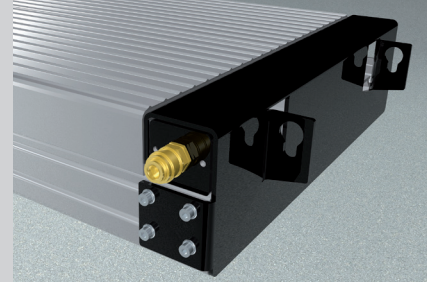

SURFACE MOUNTED

Length and crosswise adjustable aluminum slider plates

TECHNICAL DATA

capacity	3500 kg
wheel free lift	3500 kg
effect. raise height platform	2008 mm
effect. raise height wheel free unit	1982 mm
platform length	4400 mm
platform height	180 mm
drive over height wheel free unit	60 mm
piston diameter	123 mm
piston distance	1500 mm
installation depth	2443 mm
motor output	3,0 kW
power connector	400 V/16 A
cable length to control	11 m
lifting time	≈ 35 sec.
lowering time	≈ 35 sec.

Platform support Alu Track 2.35 Duplo with platform notches for turn tables and sliding plates	105244
Platform support Alu Track 2.35 Duplo with platform notches for wheel free system flush with platform, turn tables and sliding plates	108892
Platform support Alu Track 2.35 Duplo with platform notches for wheel free system flush with platform	108036
Platform support Alu Track 2.35 Duplo	105336
Support Uni 2.35 plus	102640
Installation cassette STEEL 1500 mm	2190XX
Installation cassette STEEL 1500 mm galvanized	2191XX
Lifting unit oil 3,5 t Duplo 1500 mm - K pre-assembled in installation cassette	111599
Lifting unit oil 3,5 t Duplo 1500 mm - H packed in wooden box	111600
Lifting unit oil 3,5 t Duplo 1500 mm - K for wheel free system, pre-assembled in installation cassette	111601
Lifting unit oil 3,5 t Duplo 1500 mm - H for wheel free system, packed in wooden box	111602

ALU TRACK 2.35 DUPLO UNI PLUS

ACCESSORIES

Drive on ramp
1250 mm
102347

Drive on stop
102349

Sliding plate
Precision 1200 mm
102423

Lighting
LED
111598

Slide rail
4400 mm
102374

Axle lifter 2600 kg
pneumatic, without slide rails
105063