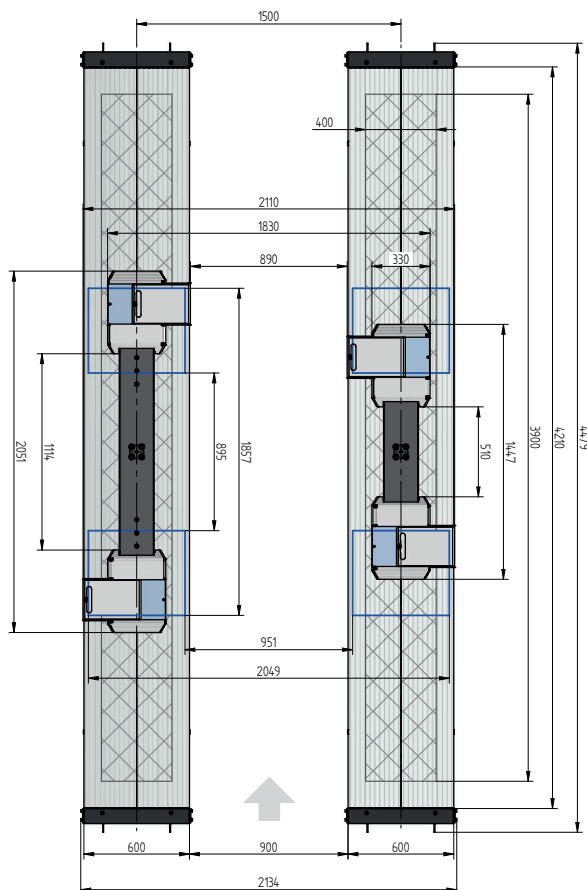

SURFACE MOUNTED

Length and crosswise adjustable aluminum slider plates

TECHNICAL DATA

capacity	3500 kg
wheel free lift	3500 kg
effect. raise height platform	2008 mm
effect. raise height wheel free unit	1982 mm
platform length	4400 mm
platform height	180 mm
drive over height wheel free unit	60 mm
piston diameter	123 mm
piston distance	1500 mm
installation depth	2443 mm
motor output	3,0 kW
power connector	400 V/16 A
cable length to control	11 m
lifting time	≈ 35 sec.
lowering time	≈ 35 sec.

Platform support Alu Track 2.35 Duplo with platform notches for turn tables and sliding plates	105244
Platform support Alu Track 2.35 Duplo with platform notches for wheel free system flush with platform, turn tables and sliding plates	108892
Platform support Alu Track 2.35 Duplo with platform notches for wheel free system flush with platform	108036
Platform support Alu Track 2.35 Duplo	105336
Support Uni 2.35 plus	102640
Installation cassette STEEL 1500 mm	2190XX
Installation cassette STEEL 1500 mm galvanized	2191XX
Lifting unit oil 3,5 t Duplo 1500 mm - K pre-assembled in installation cassette	111599
Lifting unit oil 3,5 t Duplo 1500 mm - H packed in wooden box	111600
Lifting unit oil 3,5 t Duplo 1500 mm - K for wheel free system, pre-assembled in installation cassette	111601
Lifting unit oil 3,5 t Duplo 1500 mm - H for wheel free system, packed in wooden box	111602

ALU TRACK 2.35 DUPLO UNI PLUS

ACCESSORIES

Drive on ramp
1250 mm
102347

Drive on stop
102349

Sliding plate
Precision 1200 mm
102423

Lighting
LED
111598

Slide rail
4400 mm
102374

Axle lifter 2600 kg
pneumatic, without slide rails
105063

Rubber pads

1 | 290 x 335 x 20 mm 102275
2 | 120 x 120 x 40 mm 102274

Rubber pads Pyramid

3 | 70 mm 102273
4 | 140 mm 102291

www.herrmann-lifts.com